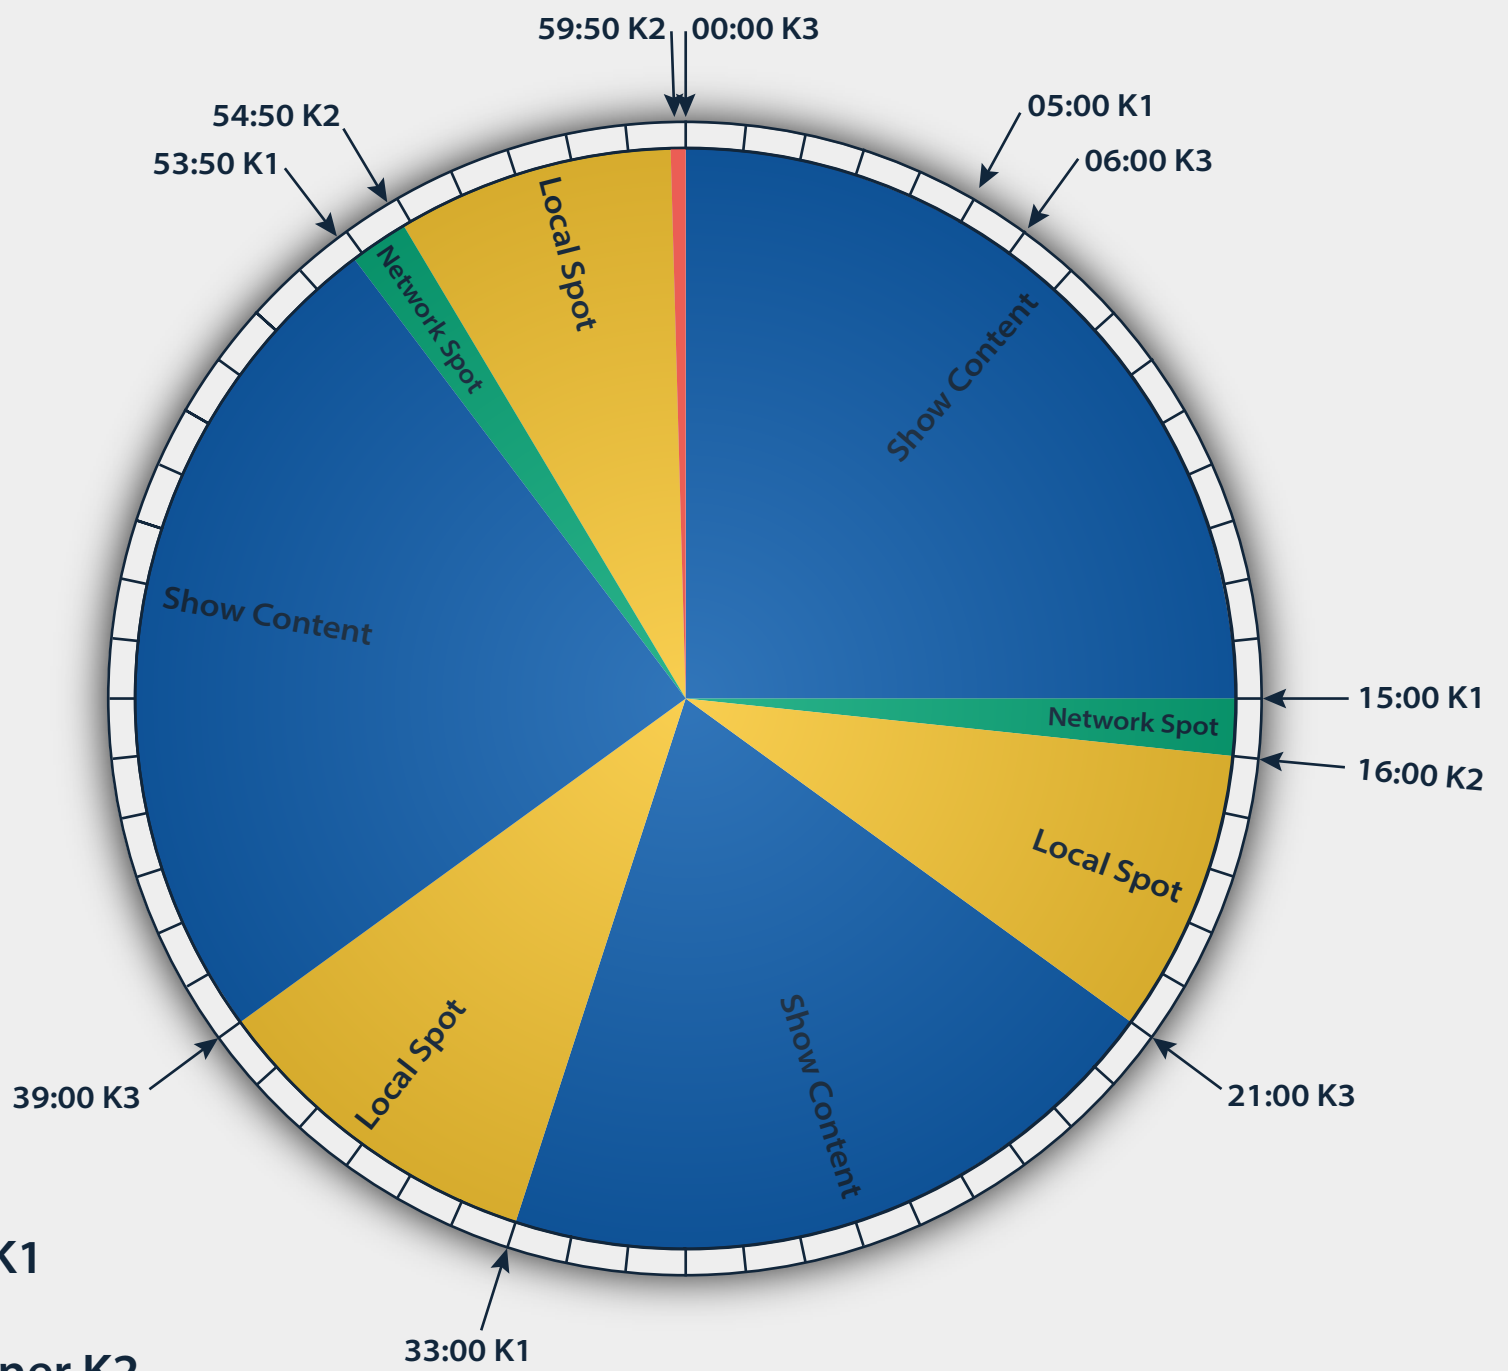

AUDIO10

The Jason Lee & Kluck Show

Weekdays 6am-10am EST

- Show Content
- Local Spot
- National Spot
- Top of Hour ID

Audio One Support | support@audio1.com
Westwood One Affiliate Technical | 720-873-5177
www.audio1.com